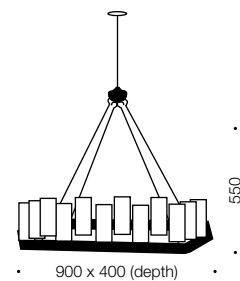

Cutler

Specifications

Type	Pendant
Light Source	E14 25w
Dimmable	No
Beam angle	360
Warranty	1 year*

Colours

Matte black

Opal glass

Measurements

Codes